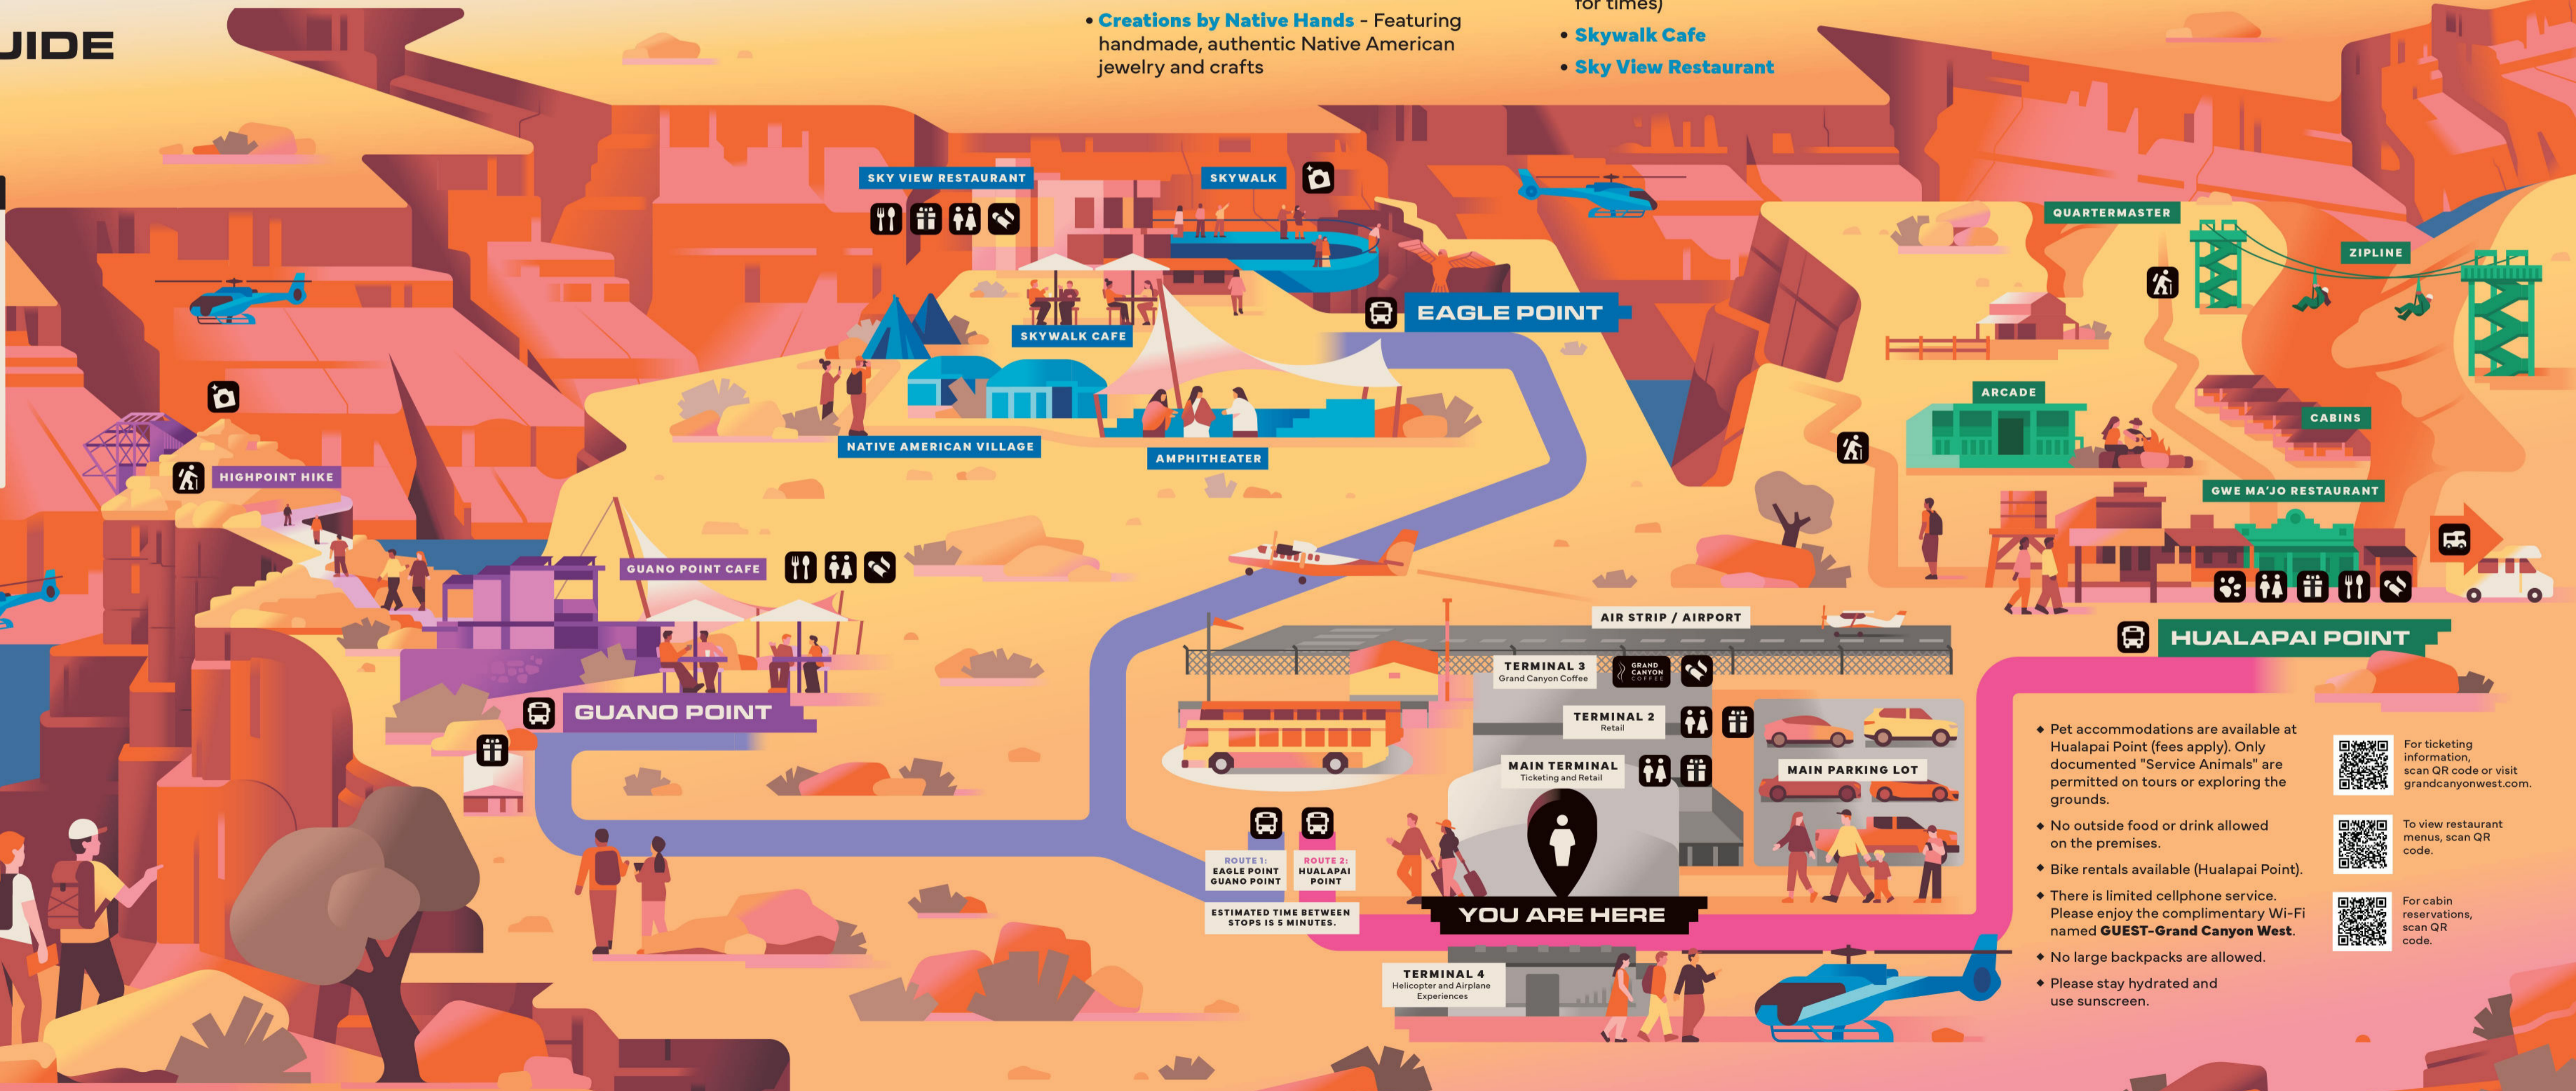

GAMYU! WELCOME!

GRAND CANYON WEST

VISITORS GUIDE & SITE MAP

THINGS TO SEE & DO

GUANO POINT

- **Highpoint Hike** - Panoramic canyon views of the Grand Canyon and Colorado River
- **Guano Point Cafe**
- **Creations by Native Hands** - Featuring handmade, authentic Native American jewelry and crafts

EAGLE POINT

- **Skywalk** - Glass bridge 4,000 feet (1,200 meters) above the Grand Canyon floor
- **Native American Village** - Walking tour of authentic Native American dwellings
- **Amphitheater** - Live Native American performances
- **Creations by Native Hands** - Featuring handmade, authentic Native American jewelry and crafts

Grand Canyon West's convenient shuttle stops give you the freedom to choose the sights you want to see and for how long. Buses arrive every 15 minutes at each stop. Transportation duration between each stop is 3-5 minutes.

HUALAPAI POINT

- **Cabins** - Stay overnight in western-style cabins facing the Canyon Rim
- **Zipline**
- **Arcade**
- **Gift Shop**
- **Gwe Ma'jo Restaurant**
- **Walking Trails**

LEGEND

Restrooms	Designated Smoking Area
Food	Pet Accommodations
Gift Shop	Great Photo Opportunity
Hiking	Shuttle Bus
Overnight RV Parking	

- Pet accommodations are available at Hualapai Point (fees apply). Only documented "Service Animals" are permitted on tours or exploring the grounds.
- No outside food or drink allowed on the premises.
- Bike rentals available (Hualapai Point).
- There is limited cellphone service. Please enjoy the complimentary Wi-Fi named **GUEST-Grand Canyon West**.
- No large backpacks are allowed.
- Please stay hydrated and use sunscreen.

For ticketing information, scan QR code or visit grandcanyonwest.com.

To view restaurant menus, scan QR code.

For cabin reservations, scan QR code.

YOU ARE HERE

ROUTE 1: EAGLE POINT GUANO POINT
ESTIMATED TIME BETWEEN STOPS IS 5 MINUTES.

ROUTE 2: HUALAPAI POINT

AIR STRIP / AIRPORT

TERMINAL 3
Grand Canyon Coffee

TERMINAL 2
Retail

MAIN TERMINAL
Ticketing and Retail

MAIN PARKING LOT

TERMINAL 4
Helicopter and Airplane Experiences

HUALAPAI POINT

QUARTERMASTER

ZIPLINE

ARCADE

CABINS

GWE MA'JO RESTAURANT

SKY VIEW RESTAURANT

SKYWALK

EAGLE POINT

SKYWALK CAFE

NATIVE AMERICAN VILLAGE

AMPHITHEATER

GUANO POINT CAFE

GUANO POINT

HIGHPOINT HIKE